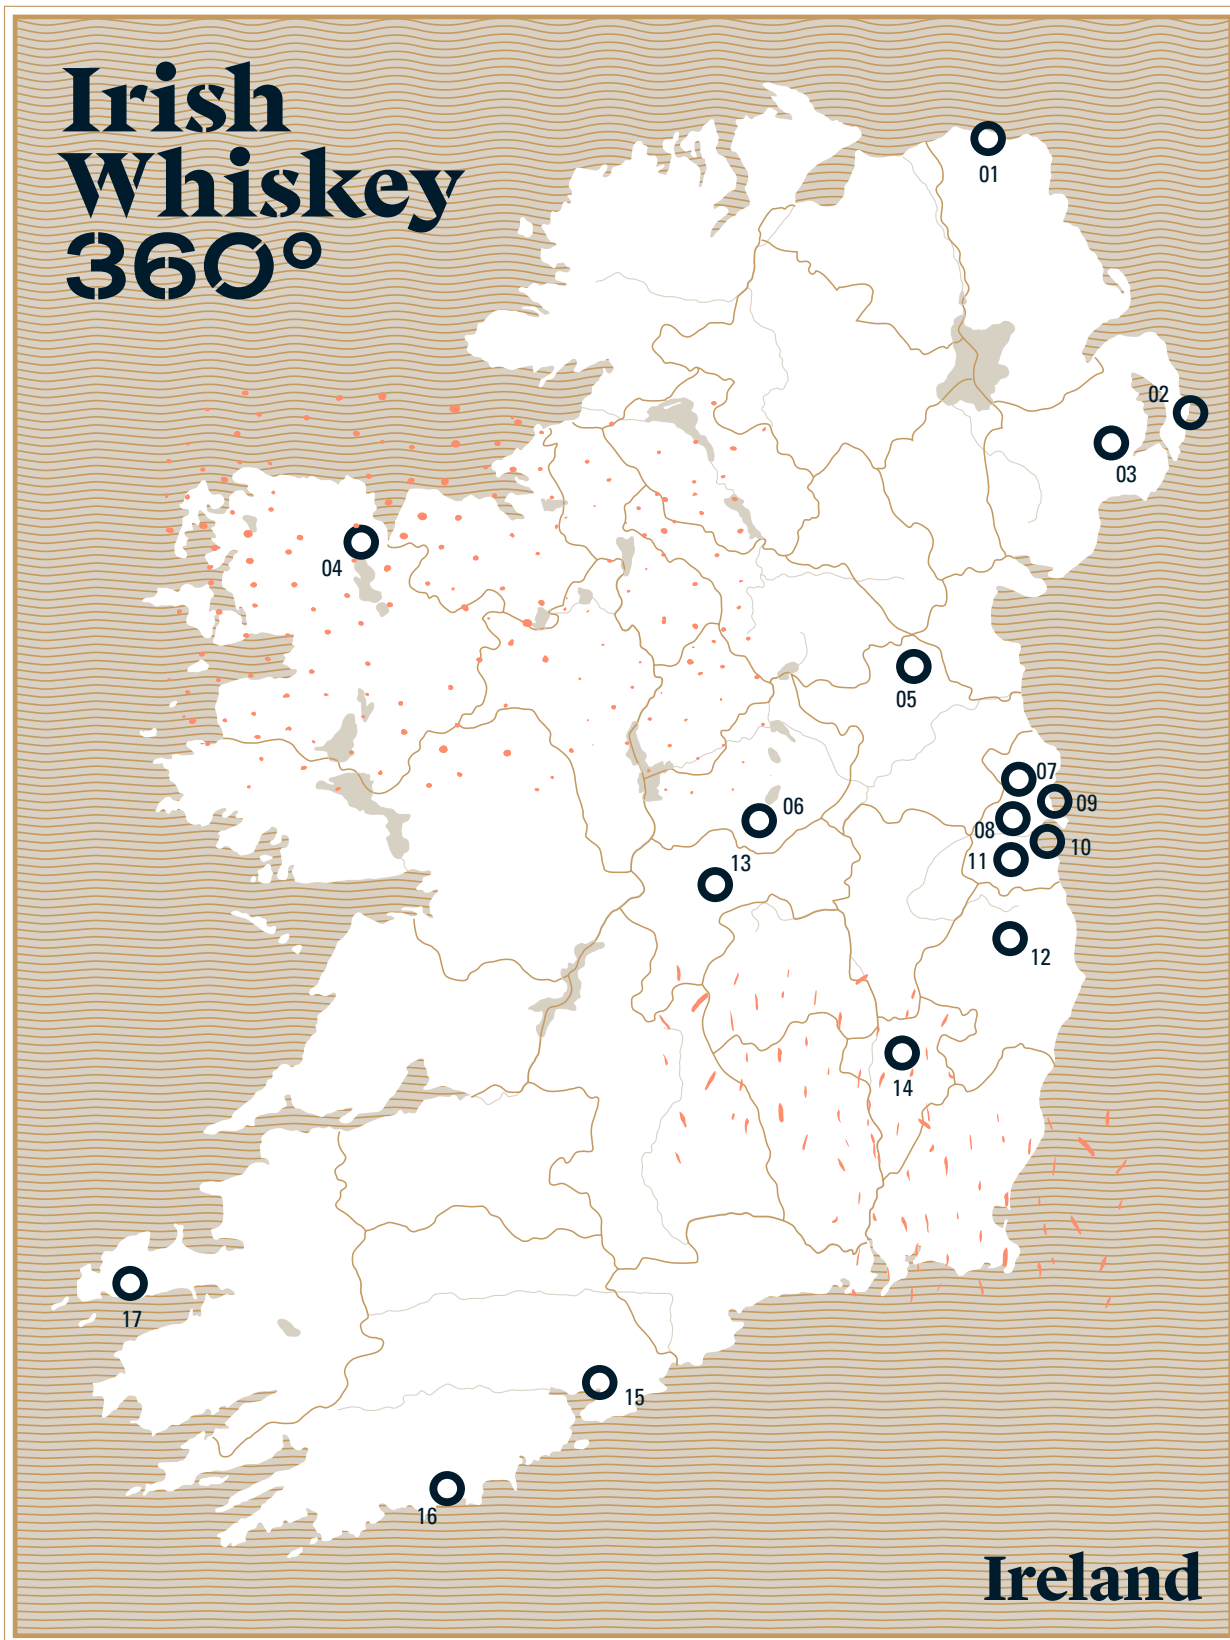

Irish Whiskey 360°

ONE SHARED SPIRIT

MANY UNIQUE CHARACTERS

- | | | | |
|---------------------|---------------------|-----------------------|-------------------|
| 01 Bushmills | 06 Kilbeggan | 11 Jameson Bow Street | 16 Clonakilty |
| 02 Echlinville | 07 Roe & Co | 12 Powerscourt | 17 Dingle Whiskey |
| 03 Rademon Estate | 08 Pearse Lyons | 13 Tullamore D.E.W. | |
| 04 Connacht Whiskey | 09 Teeling Whiskey | 14 Royal Oak | |
| 05 Slane | 10 Dublin Liberties | 15 Jameson Midleton | |

Welcome to Irish Whiskey 360°. A journey that will take you deep into the soul of Irish whiskey. As you follow the circle from coast to coast, you'll discover how people, place, and pace are reflected in the distinctive flavour of each locality. And you'll get to know the many very different characters that make up the Irish whiskey family.